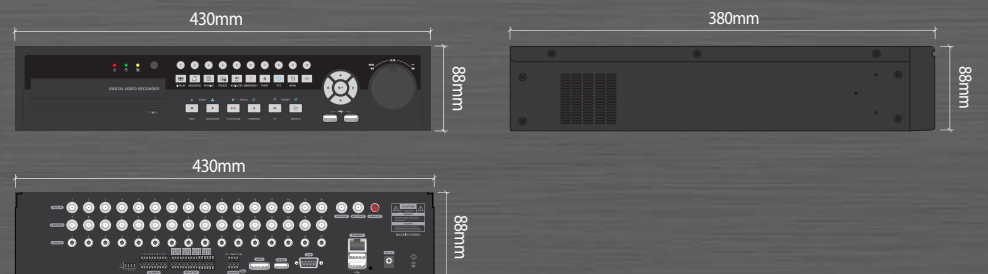

SPECIFICATION